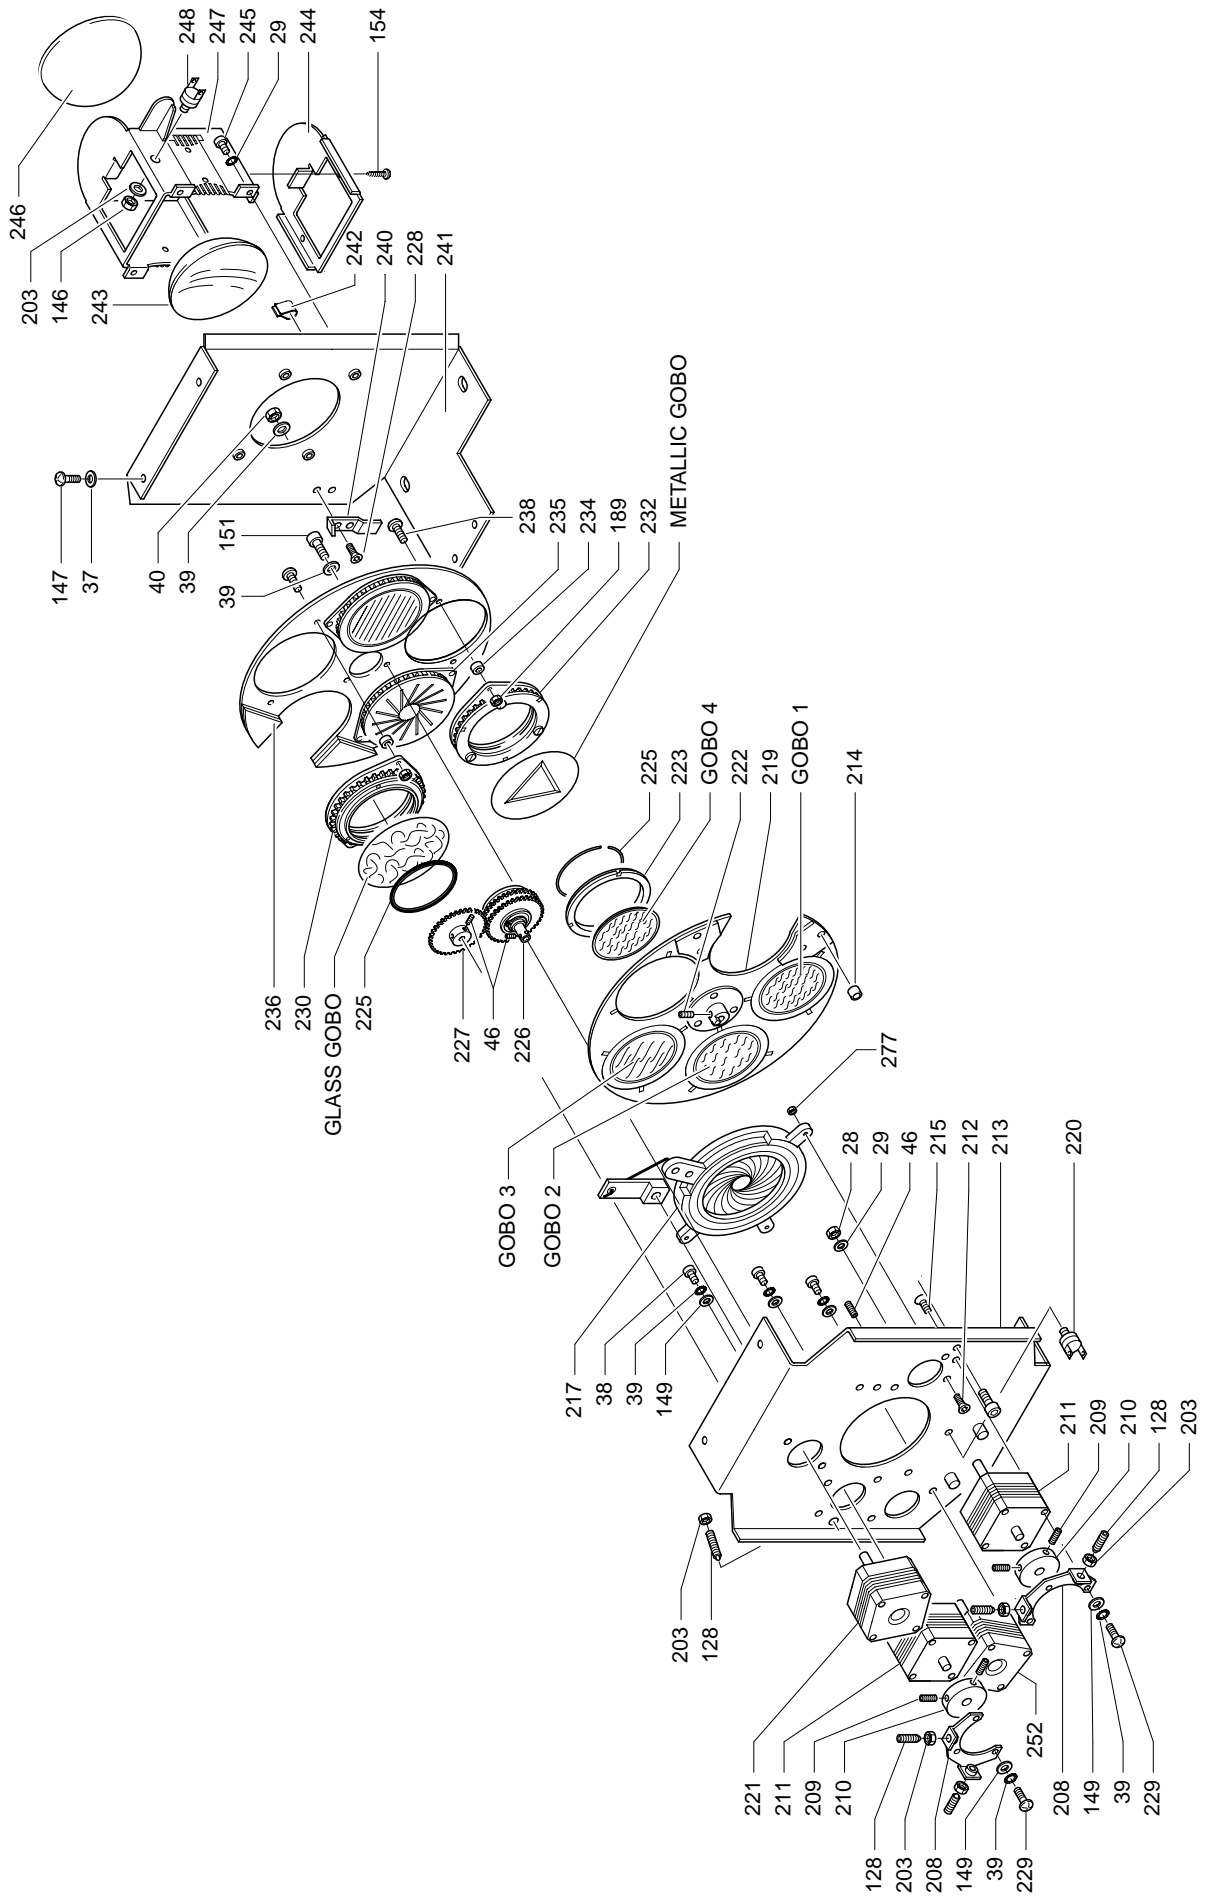

Base assembly with electronic ballast (100-120V)

STAGE ZOOM 1200

Base assembly with electromagnetic ballast

STAGE ZOOM 1200

Effects assembly:
lens unit/gobo/iris 184011/801

STAGE ZOOM 1200

Effects assembly:
focus / color disc / prism / dimmer / stopper / strobe