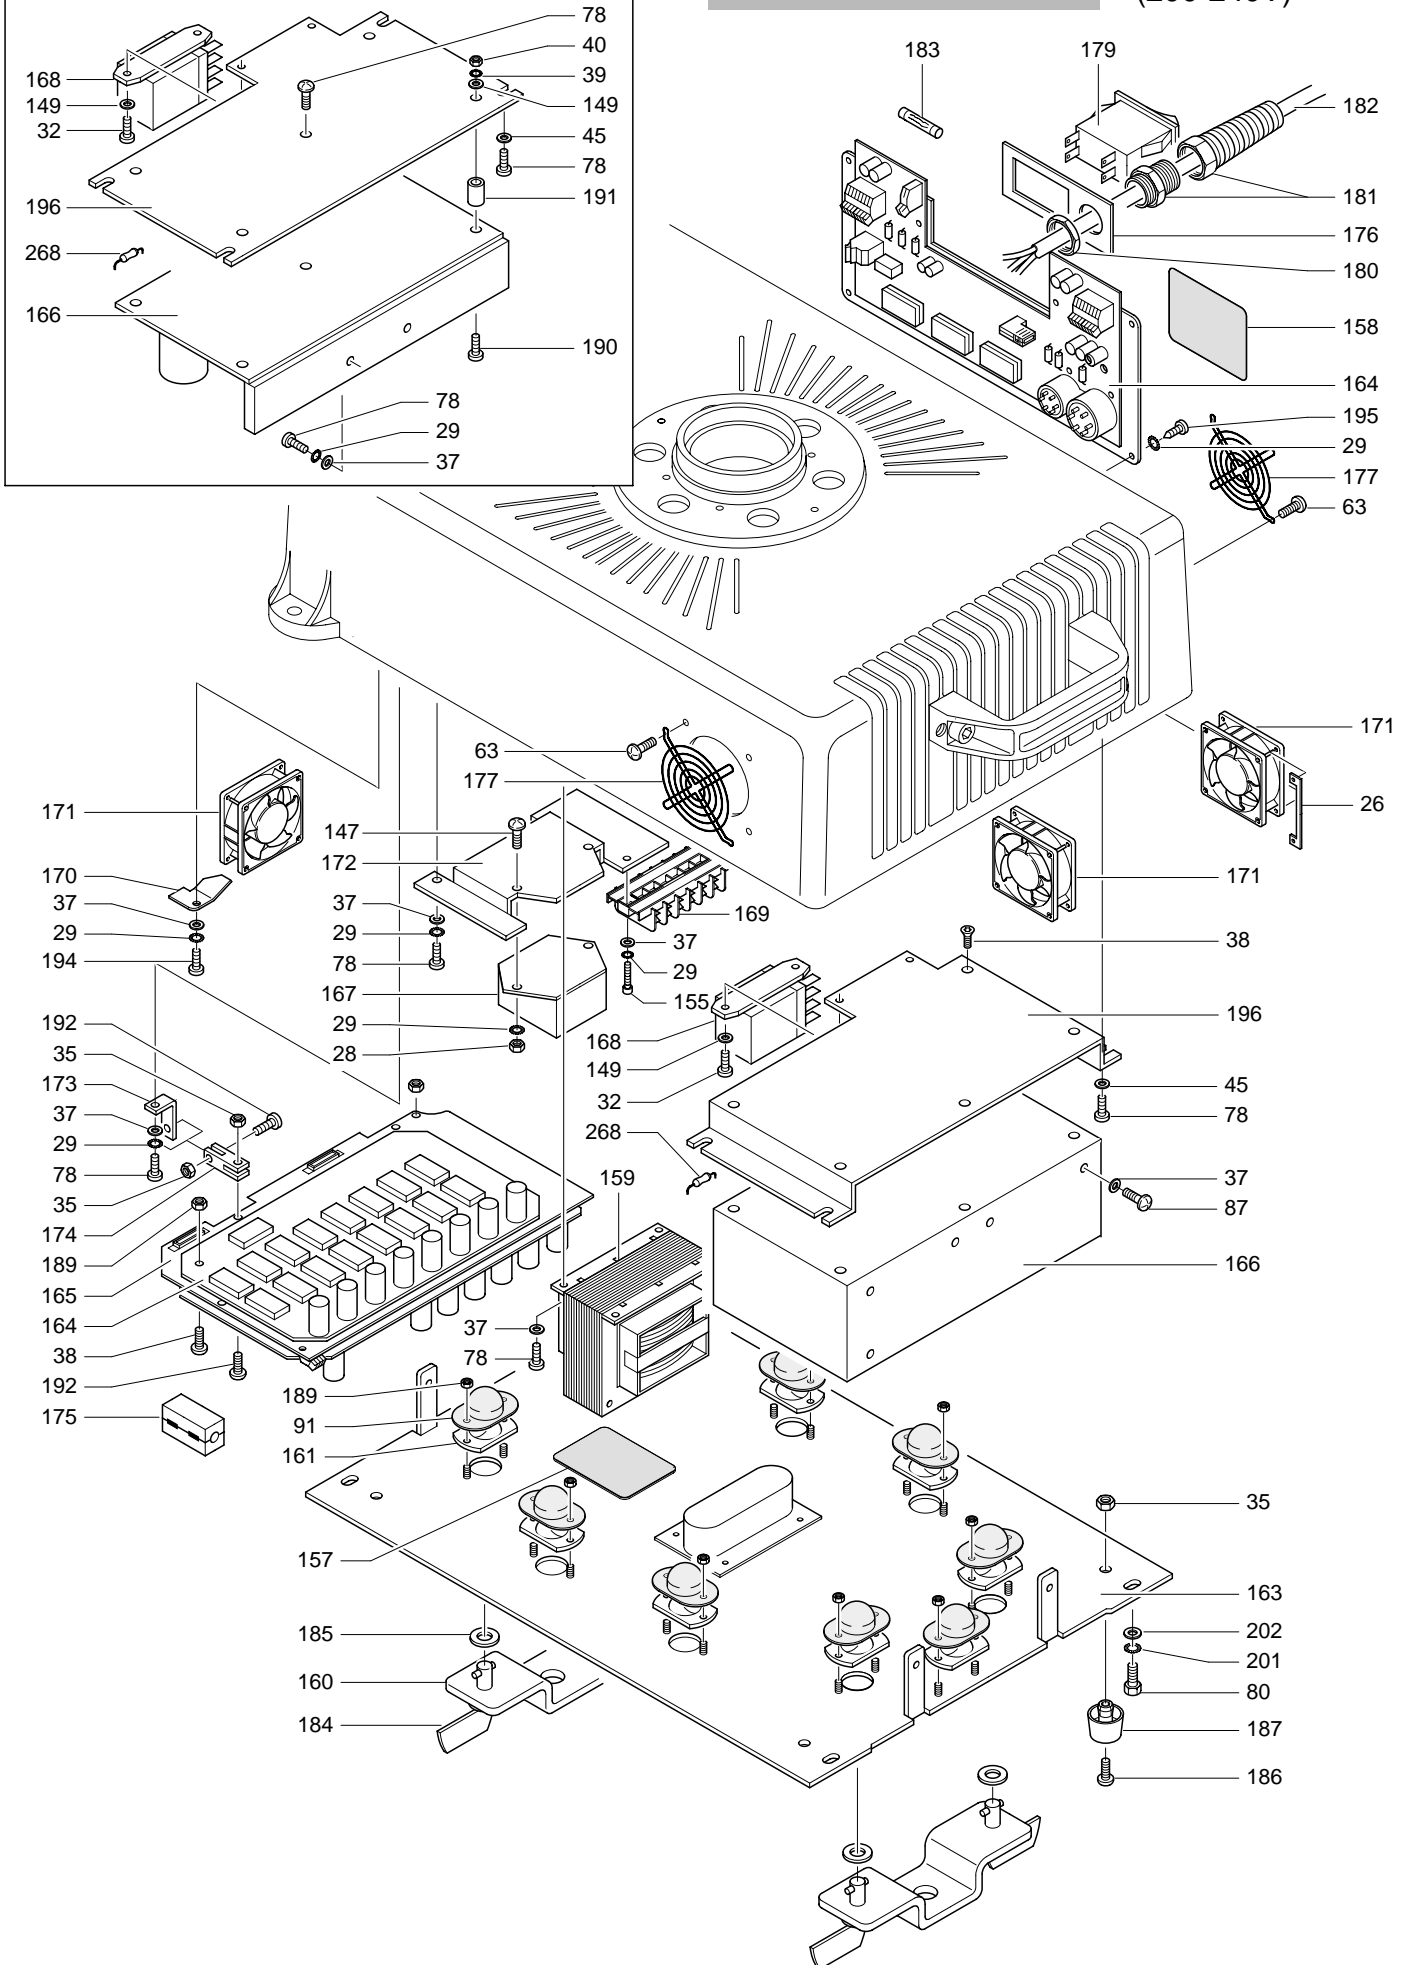

STAGE ZOOM 1200

Yoke assembly 1

STAGE ZOOM 1200

Moving head assembly

Power supply assembly
for version without PFC

STAGE ZOOM 1200

Base assembly with
electronic ballast
(200-240V)

STAGE ZOOM 1200

Base assembly with electronic ballast (100-120V)

STAGE ZOOM 1200

Base assembly with electromagnetic ballast

STAGE ZOOM 1200

Effects assembly:
lens unit/gobo/iris 184011/801

STAGE ZOOM 1200

Effects assembly:
focus / color disc / prism / dimmer / stopper / strobe