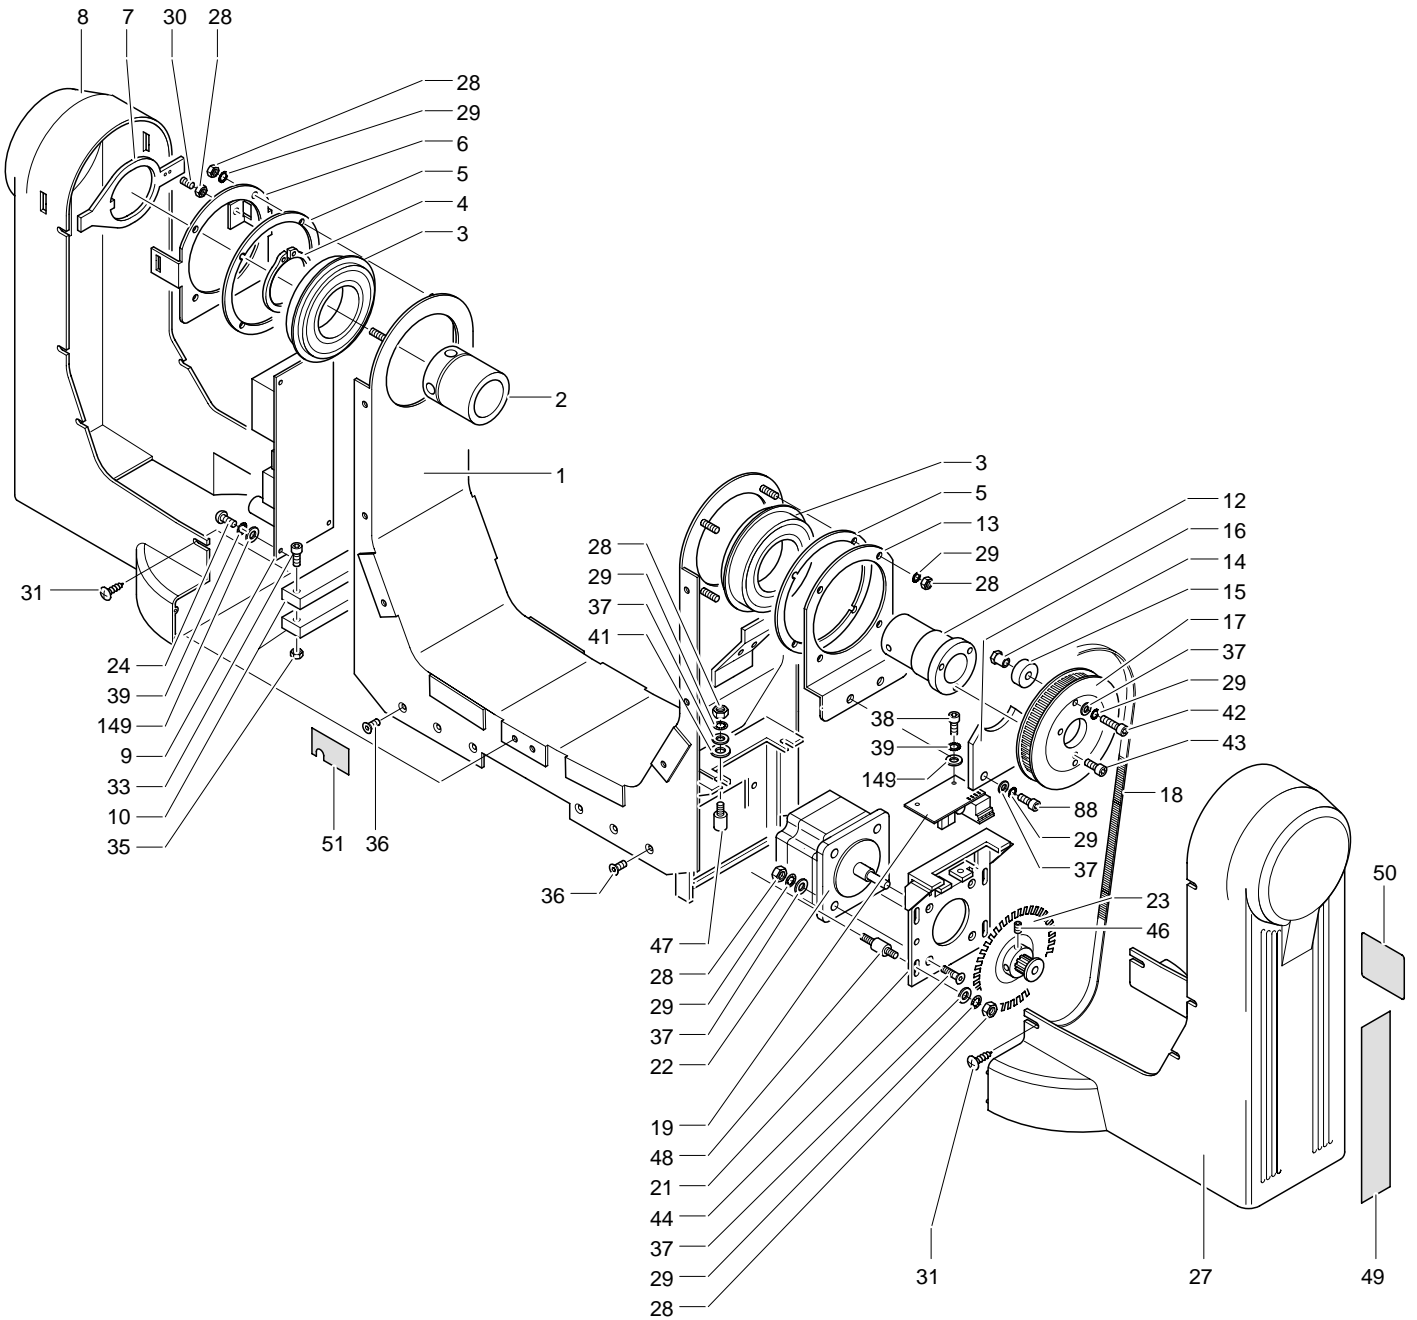

STAGE ZOOM 1200

Yoke assembly 1

STAGE ZOOM 1200

Moving head assembly

Power supply assembly
for version without PFC

STAGE ZOOM 1200

Base assembly with
electronic ballast
(200-240V)

STAGE ZOOM 1200

Base assembly with electronic ballast (100-120V)

STAGE ZOOM 1200

Base assembly with electromagnetic ballast

STAGE ZOOM 1200

Effects assembly:
lens unit/gobo/iris 184011/801

STAGE ZOOM 1200

Effects assembly:
focus / color disc / prism / dimmer / stopper / strobe