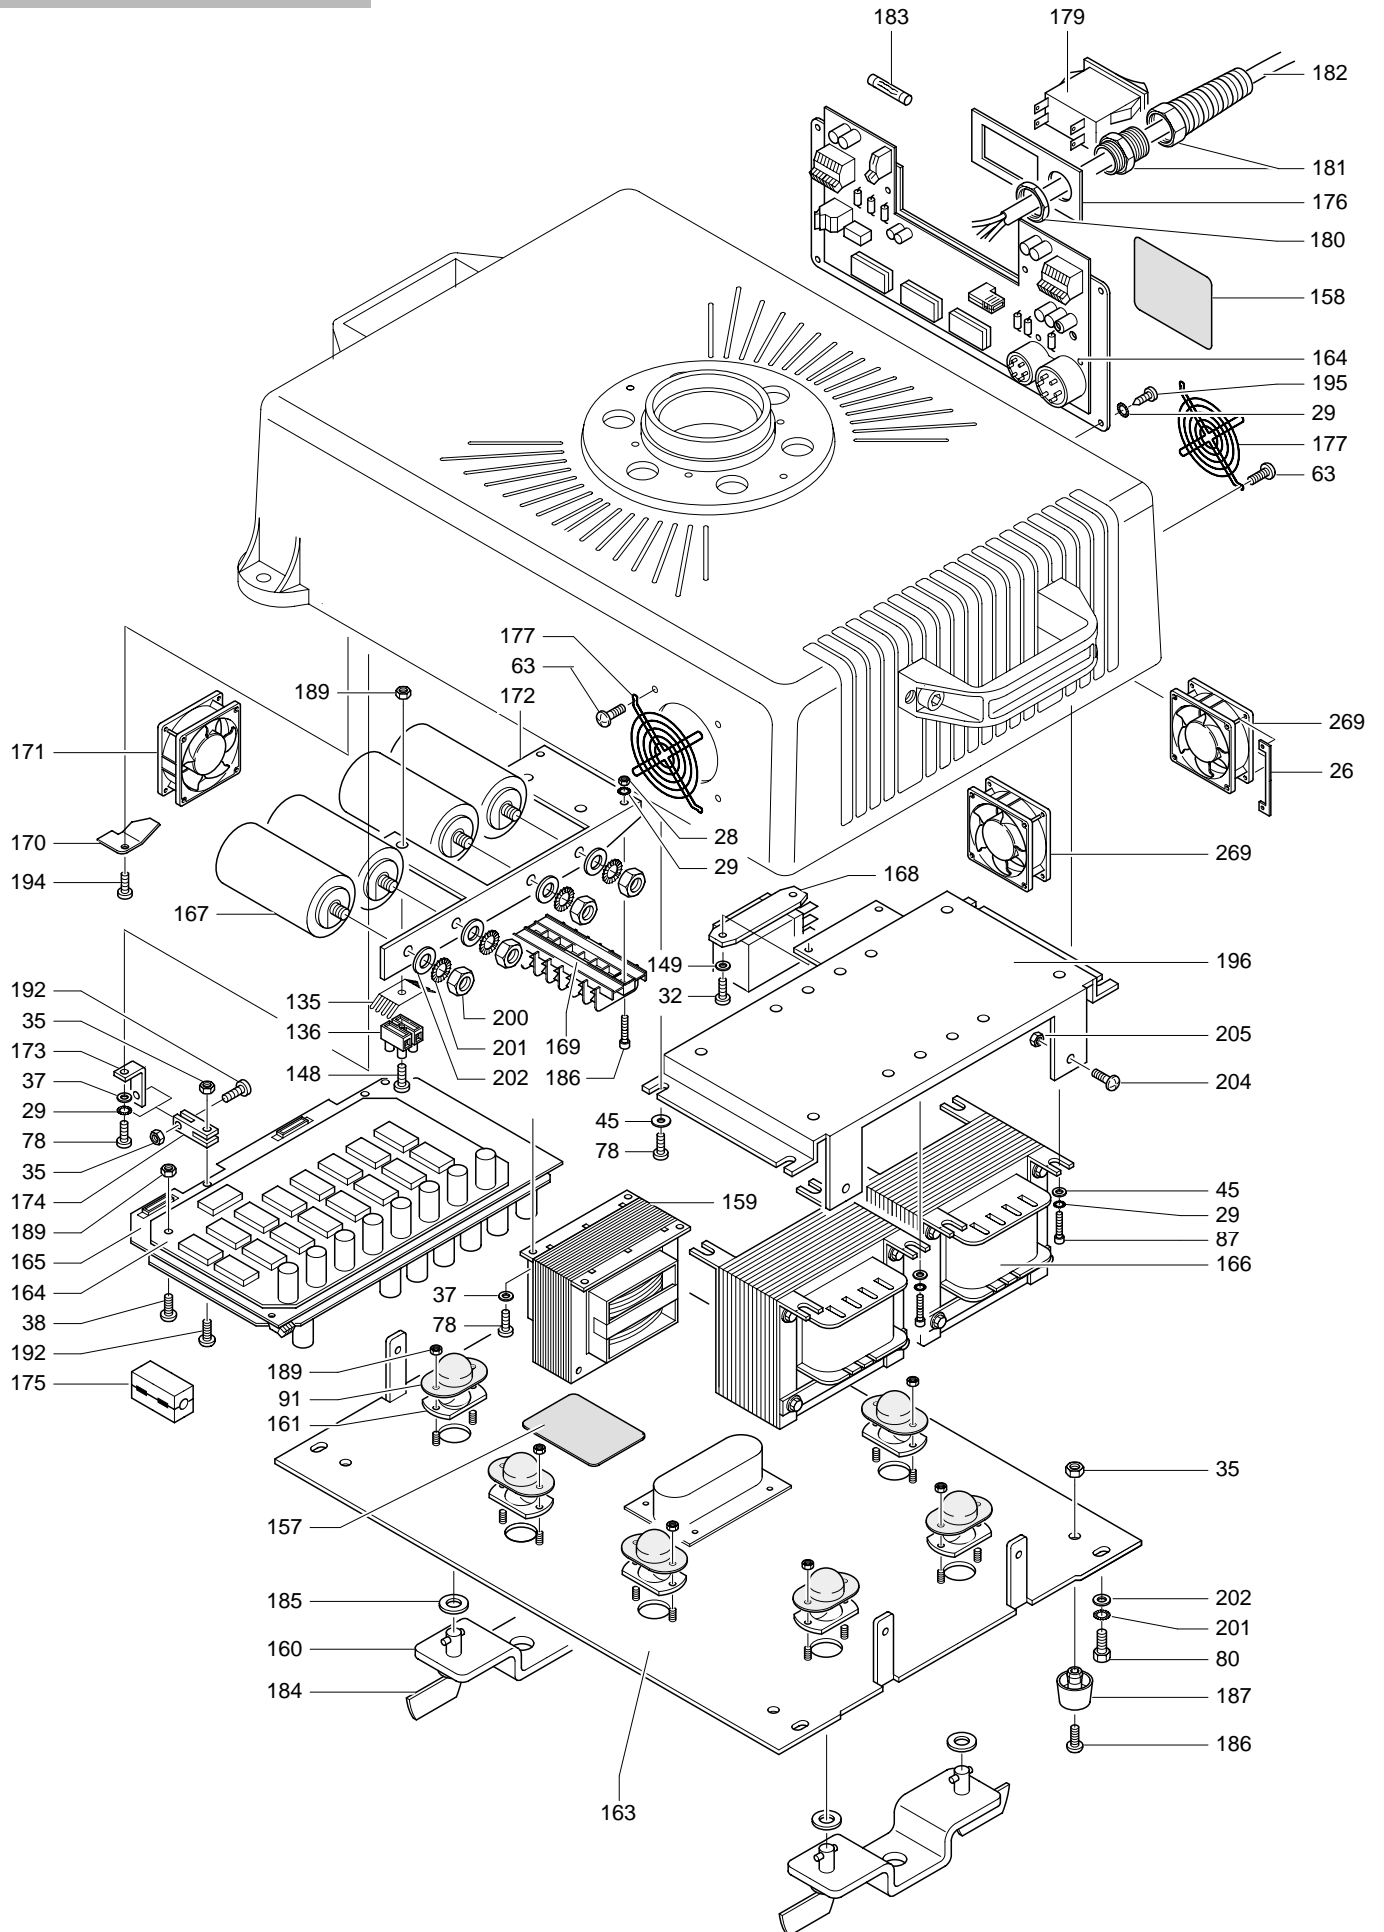

STAGE ZOOM 1200

Yoke assembly 1

STAGE ZOOM 1200

Moving head assembly

Power supply assembly
for version without PFC

STAGE ZOOM 1200

Base assembly with
electronic ballast
(200-240V)

STAGE ZOOM 1200

Base assembly with electronic ballast (100-120V)

STAGE ZOOM 1200

Base assembly with electromagnetic ballast

STAGE ZOOM 1200

Effects assembly:
lens unit/gobo/iris 184011/801

STAGE ZOOM 1200

Effects assembly:
focus / color disc / prism / dimmer / stopper / strobe