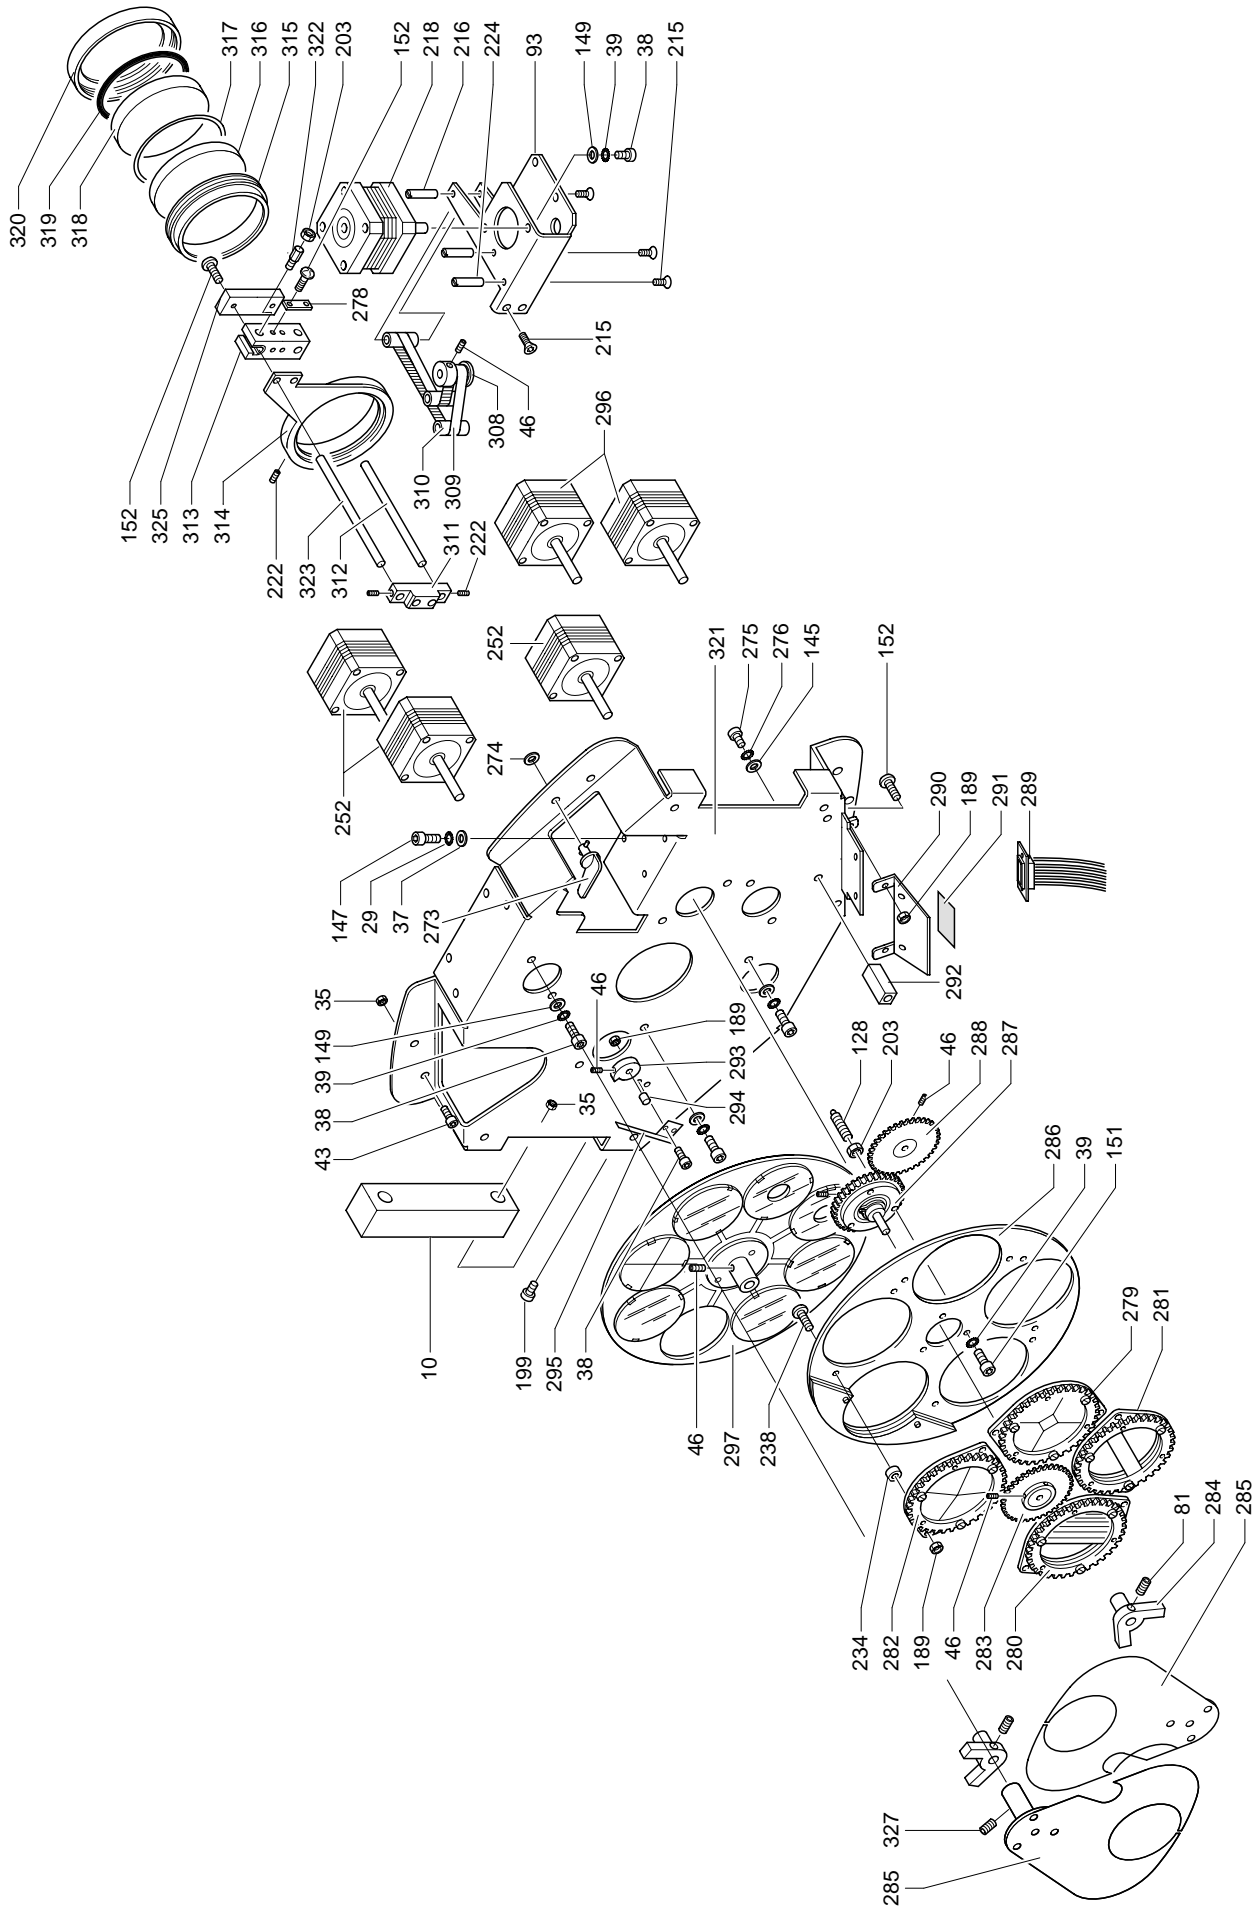

STAGE ZOOM 1200

Effects assembly:
focus / color disc / prism / dimmer / stopper / strobe

184002/801