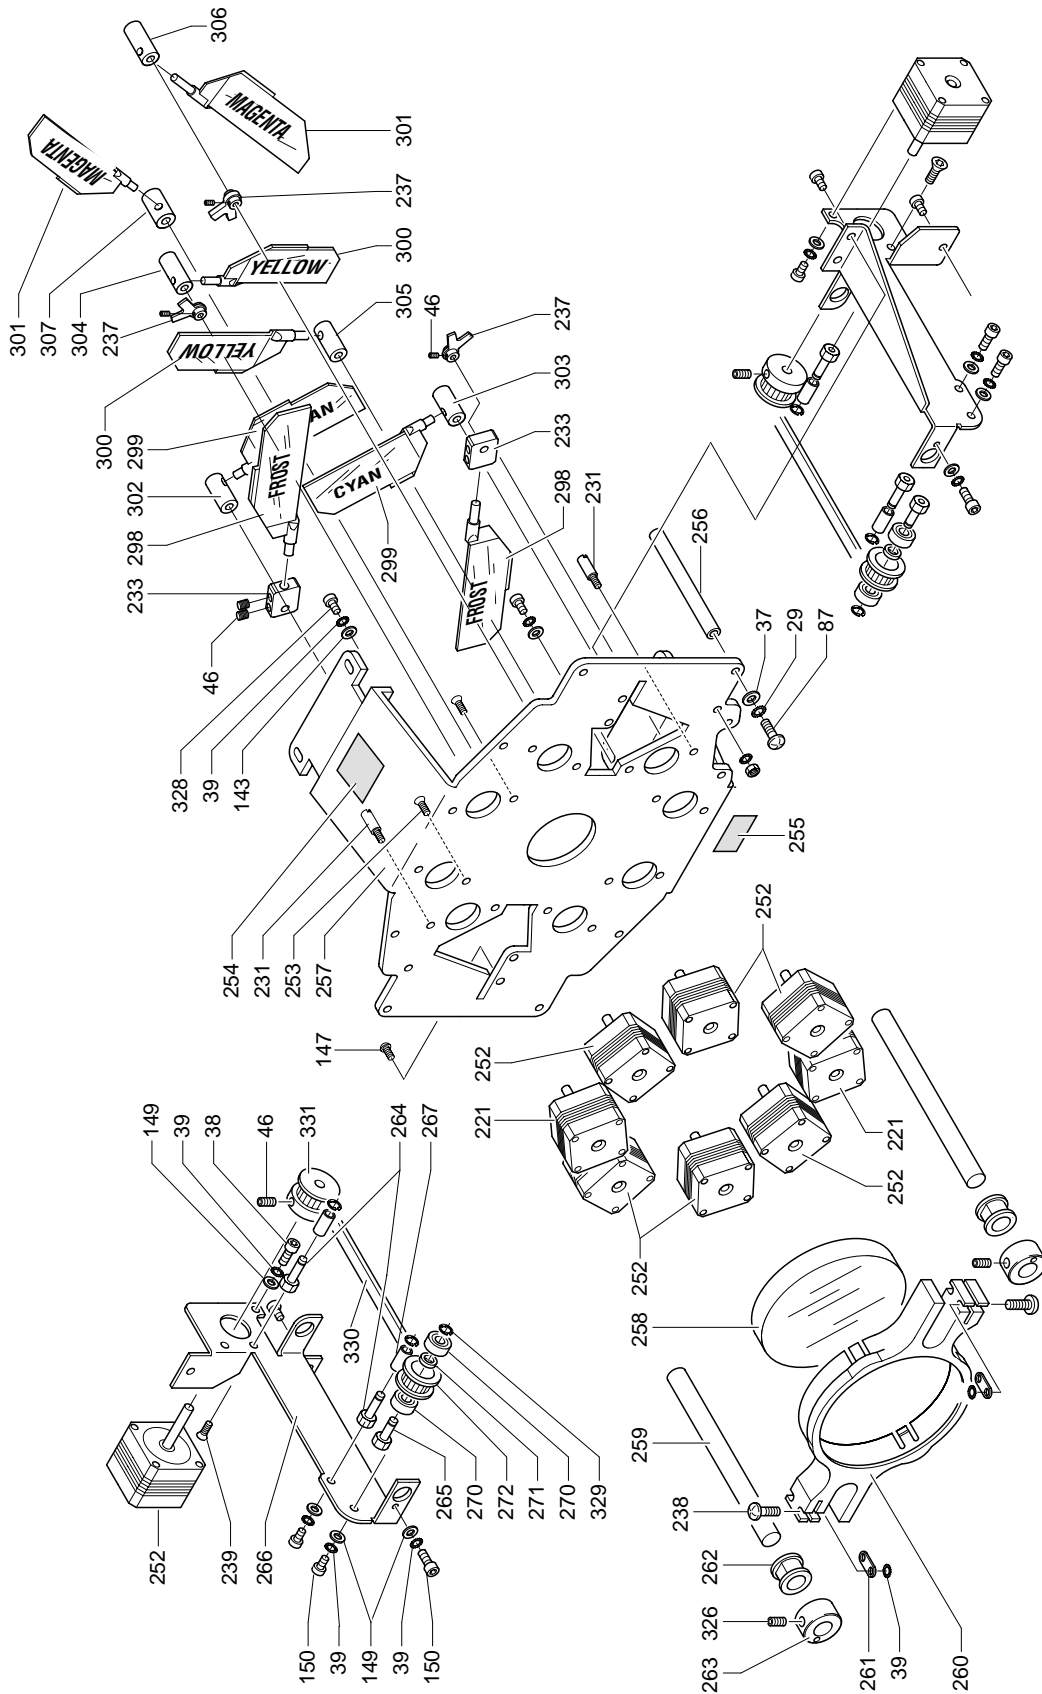

STAGE ZOOM 1200

Effects assembly:
color mixing / zoom

184012/801

STAGE ZOOM 1200

With electronic ballast **Code C61001**
With electromagnetic ballast **Code C61002**

N.	ELECTRONIC 200 - 240V	ELECTRONIC 100 - 120V	ELECTRO-MAGNETIC
1	183046/801	183046/801	183046/801
2	080271/001	080271/001	080271/001
3	021017	021017	021017
4	020602/006	020602/006	020602/006
5	080653/001	080653/001	080653/001
6	183024/001	183024/001	183024/001
7	183025/001	183025/001	183025/001
8	183059/001	183059/001	183059/001
9	184044/801	184044/801	030984
10	184054/001	184054/001	184054/001
11	081996/001	081996/001	081996/001
12	080281/001	080281/001	080281/001
13	183017/801	183017/801	183017/801
14	081527/001	081527/001	081527/001
15	081044/003	081044/003	081044/003
16	183048/001	183048/001	183048/001
17	082027/801	082027/801	082027/801
18	021725	021725	021725
19	699064/001	699064/001	699064/001
20	699065/001	699065/001	699065/001
21	183131/001	183131/001	183131/001
22	031901	031901	031901
23	081245/802	081245/802	081245/802
24	020004/001	020004/001	020004/001
25	081267/801	081267/801	081267/801
26	080877/001	080877/001	080877/001
27	082011/001	082011/001	082011/001
28	020106/003	020106/003	020106/003
29	020201/003	020201/003	020201/003
30	021102/001	021102/001	021102/001
31	020032/001	020032/001	020032/001
32	020031/001	020031/001	020031/001
33	020002/049	020002/049	020002/049
34	080165/002	080165/002	080165/001
35	020101/002	020101/002	020101/002
36	020005/012	020005/012	020005/012
37	020210/007	020210/007	020210/007
38	020002/002	020002/002	020002/002
39	020201/002	020201/002	020201/002
40	020106/002	020106/002	020106/002
41	020212/006	020212/006	020212/006
42	020002/011	020002/011	020002/011
43	020002/057	020002/057	020002/057
44	020005/014	020005/014	020005/014
45	020212/005	020212/005	020212/005
46	020016/002	020016/002	020016/002
47	021209	021209	021209
48	021210	021210	021210
49	081969	081969	081969
50	081974/001	081974/001	081974/001
51	081977/001	081977/001	081977/001
52	082017/001	082017/001	082017/001
53	080874/001	080874/001	080874/001
54	082013/001	082013/001	082013/001
55	020131	020131	020131
56	020218	020218	020218
57	021016	021016	021016
58	081022/001	081022/001	081022/001
59	080651/001	080651/001	080651/001
60	082020/801	082020/801	082020/801
61	082018/001	082018/001	082018/001
62	183006/001	183006/001	183006/001
63	020031/015	020031/015	020031/015
64	021727	021727	021727
65	082026/001	082026/001	082026/001