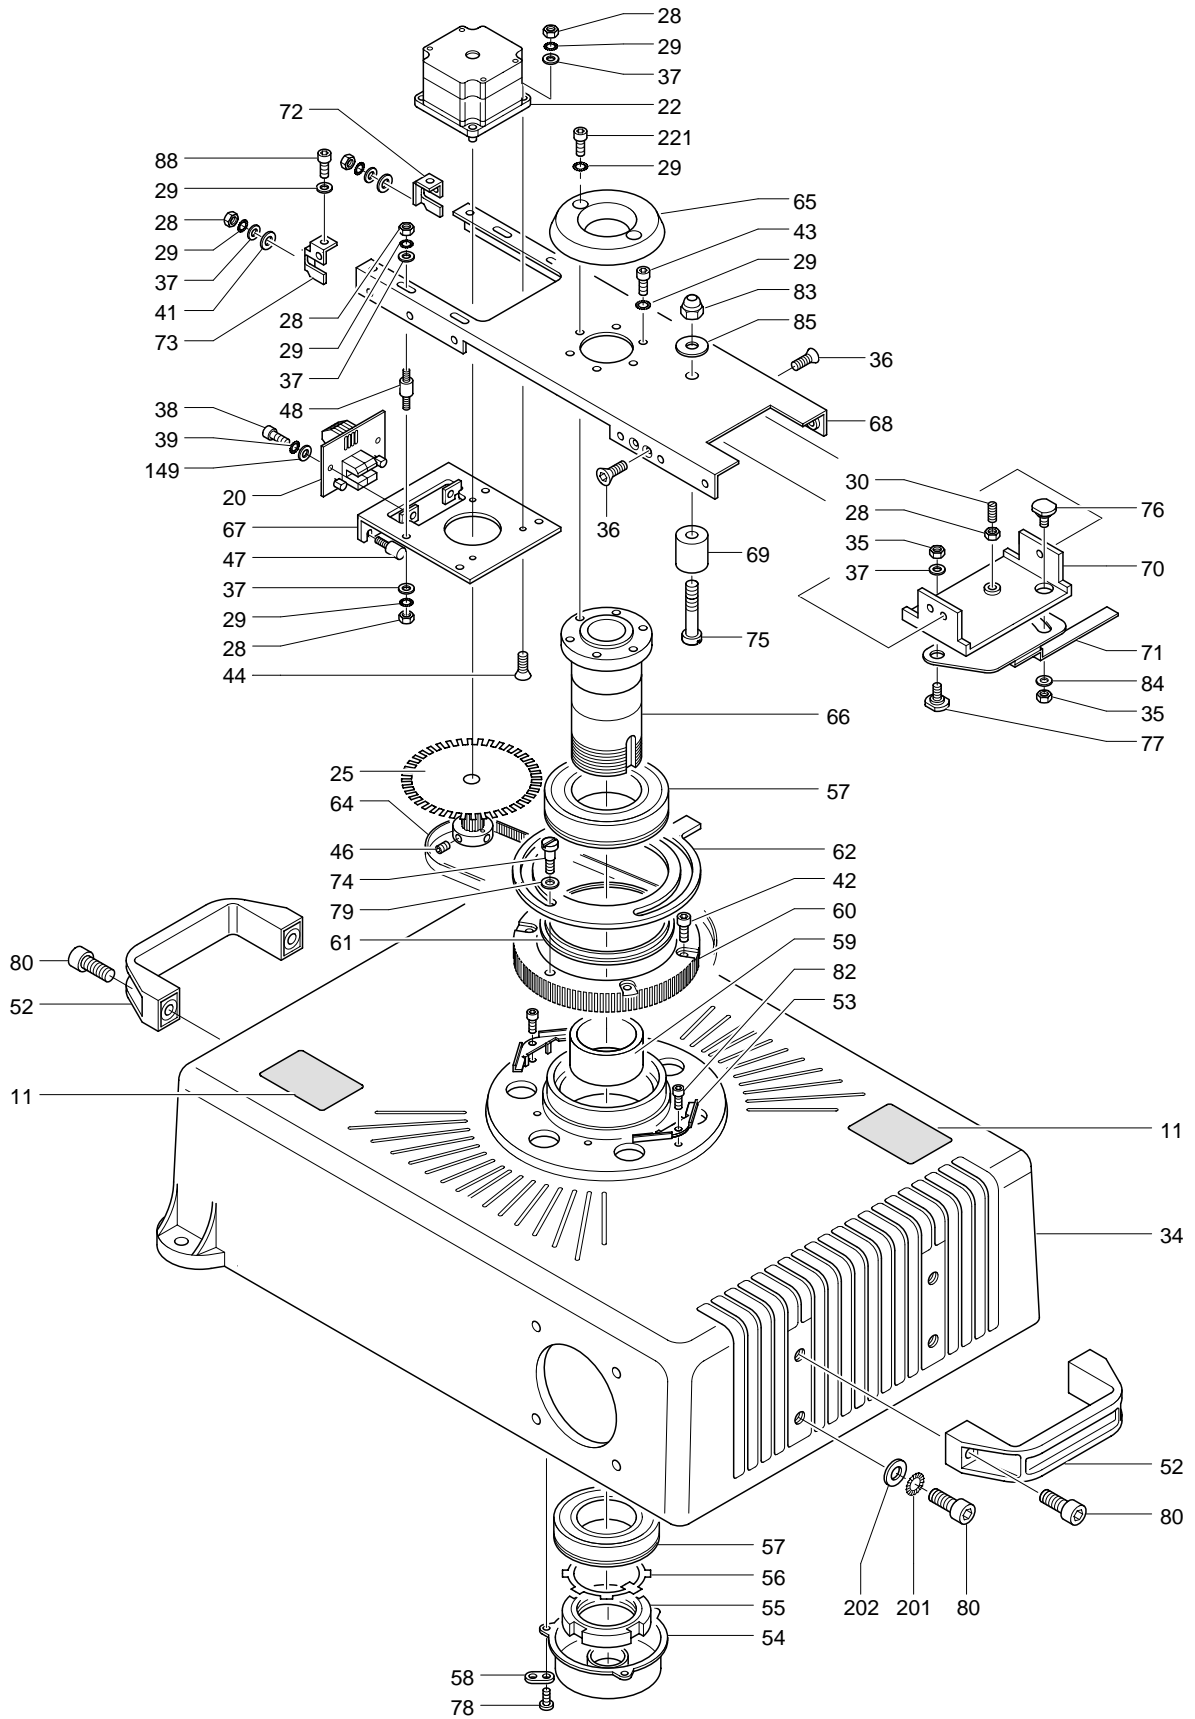

STAGE ZOOM 1200

Yoke assembly 1

STAGE ZOOM 1200

Moving head assembly

Power supply assembly
for version without PFC

STAGE ZOOM 1200

Base assembly with
electronic ballast
(200-240V)

STAGE ZOOM 1200

Base assembly with electronic ballast (100-120V)

STAGE ZOOM 1200

Base assembly with electromagnetic ballast

STAGE ZOOM 1200

Effects assembly:
lens unit/gobo/iris 184011/801

STAGE ZOOM 1200

Effects assembly:
focus / color disc / prism / dimmer / stopper / strobe