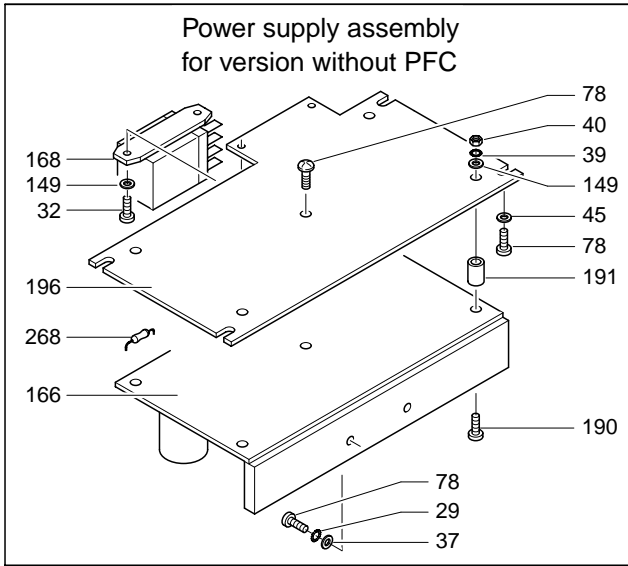

STAGE ZOOM 1200

Base assembly with electronic ballast (100-120V)