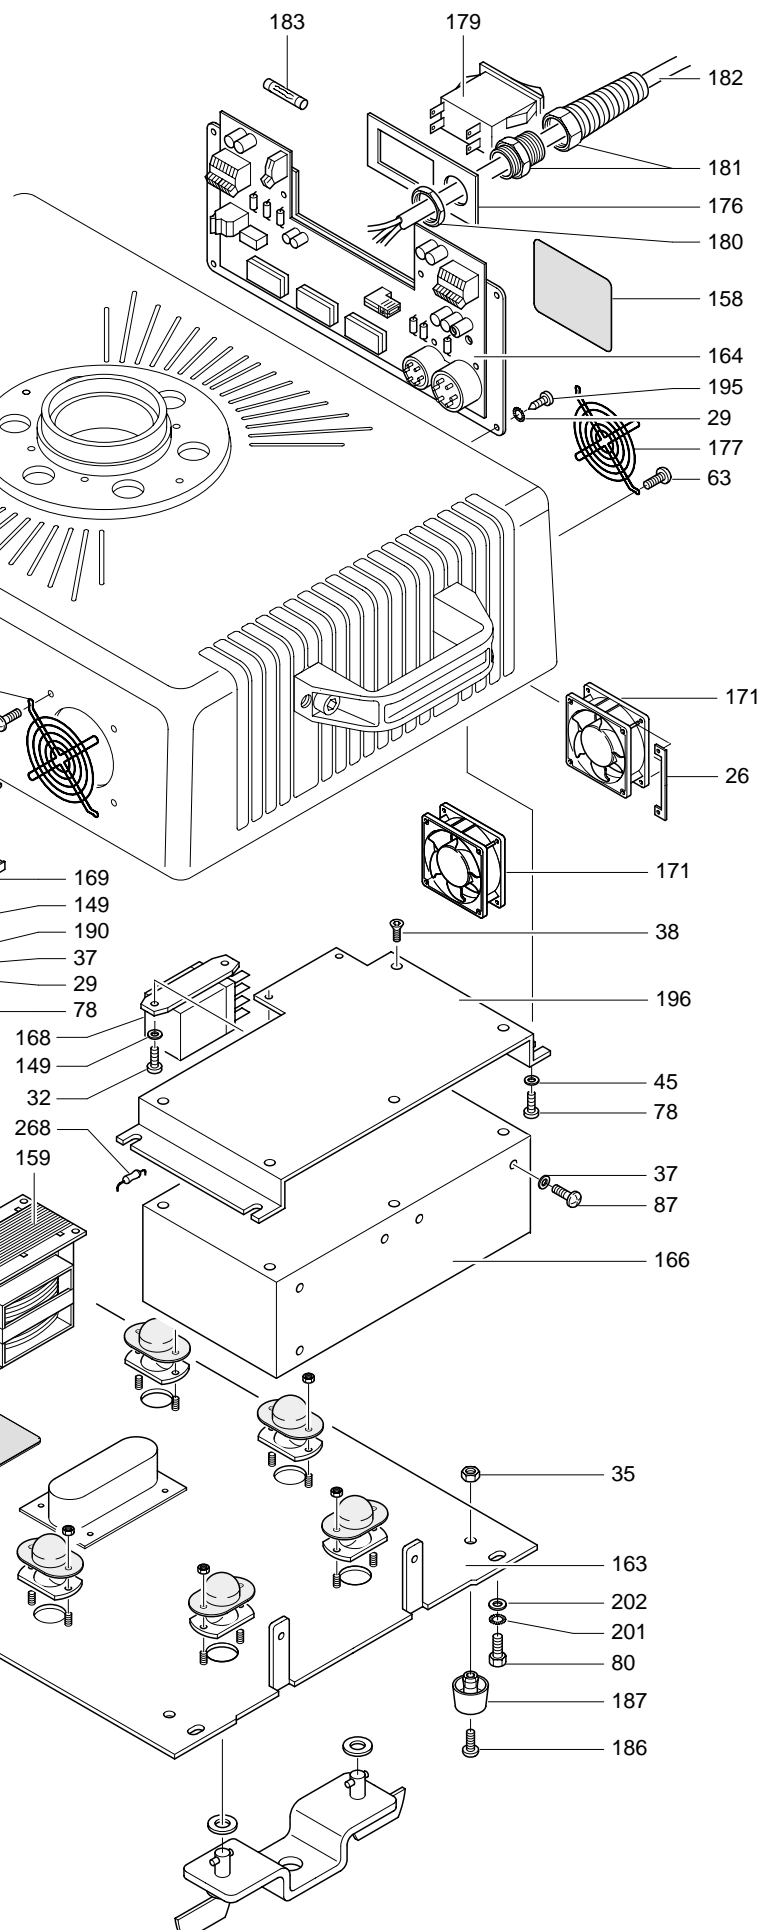

STAGE ZOOM 1200

Base assembly with electronic ballast (100-120V)