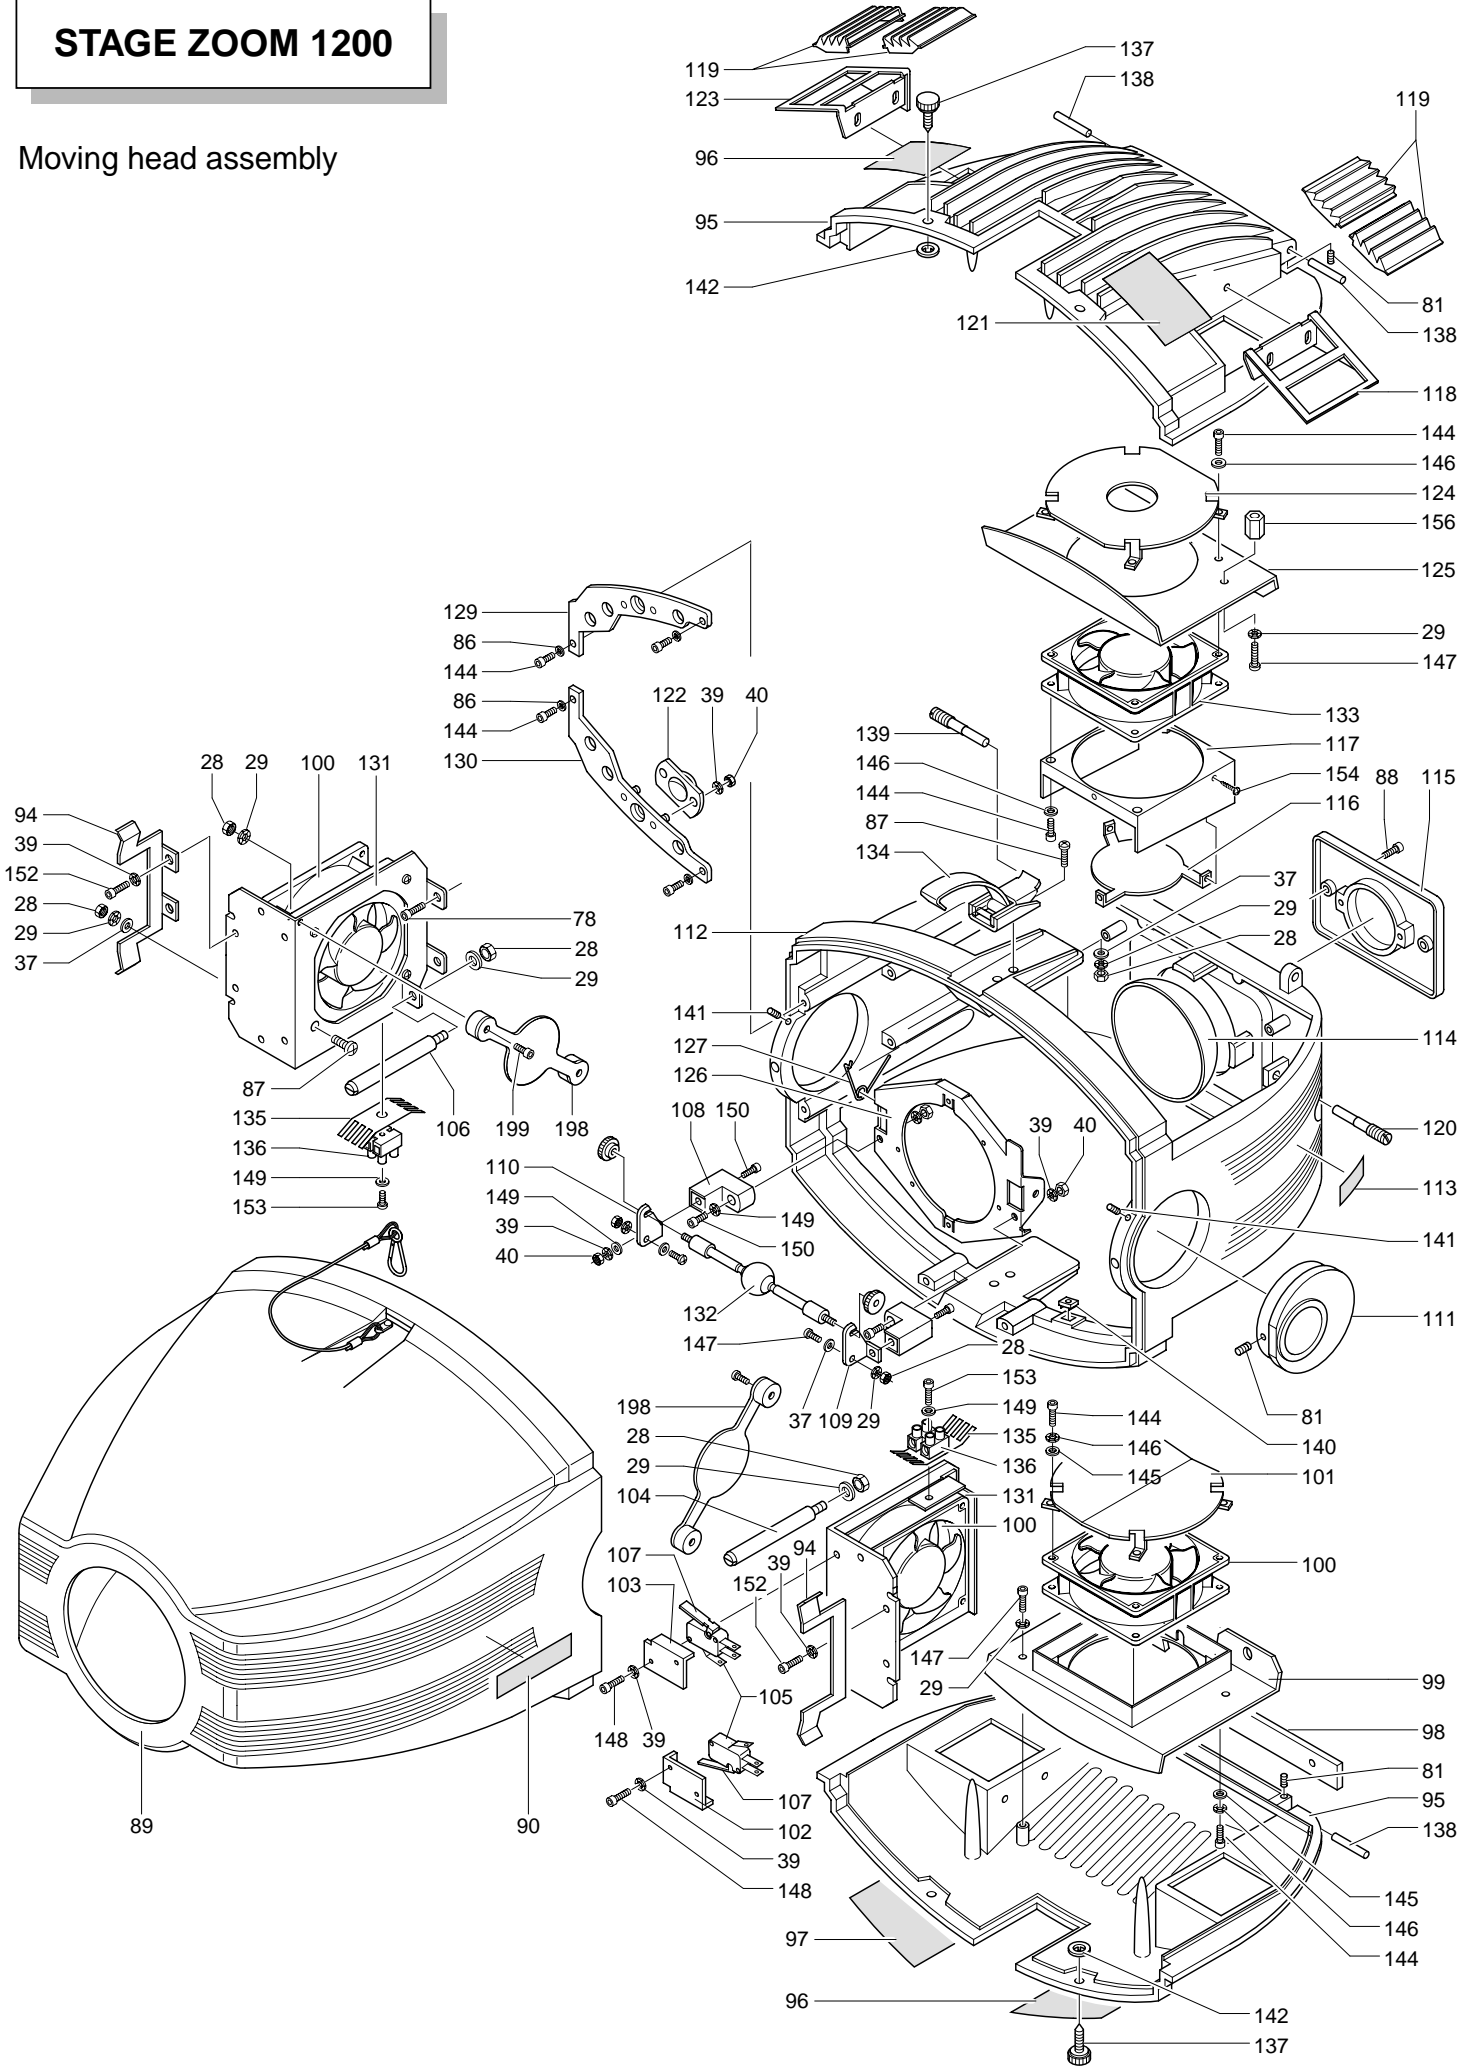

STAGE ZOOM 1200

Yoke assembly 1

STAGE ZOOM 1200

Moving head assembly

Power supply assembly
for version without PFC

STAGE ZOOM 1200

Base assembly with
electronic ballast
(200-240V)

STAGE ZOOM 1200

Base assembly with electronic ballast (100-120V)

STAGE ZOOM 1200

Base assembly with electromagnetic ballast

STAGE ZOOM 1200

Effects assembly:
lens unit/gobo/iris 184011/801

STAGE ZOOM 1200

Effects assembly:
focus / color disc / prism / dimmer / stopper / strobe